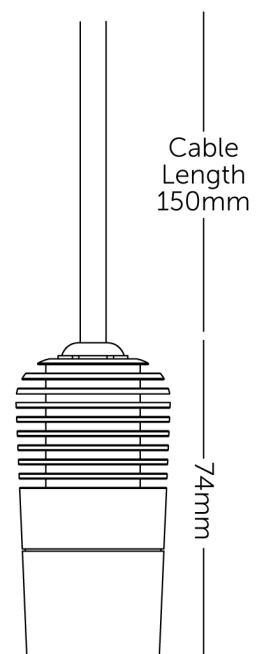

Although **GINGER** is small in size (only 74mm), it affords a mighty light output of 240lm, thanks to the new Luxeon TX LED. Furthermore, GINGER's dark-light design ensures a pure light without glare.

OUTPUT

LED System	Luxeon TX
Intensity	240 lm @ full power CRI 90 3000K
Channel Range	1 Channel
Color Range	2200 / 2700K / 3000K / 3500K / 4000K / 5000K / 5700K / 6500K / COLORS
Optical System	11° / 15° / 28° / 44° / Oval 12 * 52°

ENVIRONMENTAL

Control	External LED driver
Input Voltage	3V
Consumption	2.1W @ 700mA, 3.15W @1050mA
Max LED's	1 LED
Efficiency LM/W	121lm/w
Connection	22AWG 2C Concealed cable PG

PHYSICAL

IP Rating	IP 67
Working Temp.	-18°C ~ 40°C / 0°F ~ 104°F
Storage Temp.	-18°C ~ 60°C / 0°F ~ 140°F

PHYSICAL

Size	H74mm * Ø36mm
Housing	Aluminum Anodize

Hobeycomb

TECHNICAL SPECIFICATION